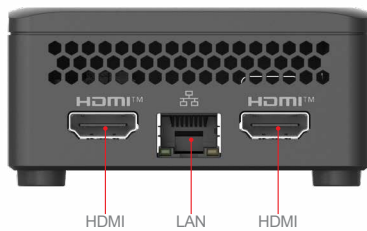

MS-C918

Palm-Size Pocket PC with Intel® Alder Lake-N N100 Processor for Ultra Power Solution

NEW

Features

- Intel® Alder Lake-N N100 Processor
- LPDDR5 4800 MHz up to 4GB
- Dual independent displays: 2 HDMI 2.0 (one port support CEC Power On/Off)
- 1 GbE LAN with RJ-45
- eMMC 128G storage
- 2 USB 10Gbps Type-A, 1 USB 2.0
- fTPM 2.0
- Palm-Sized for easy handling and easily concealed behind monitor
- SD Slot for external storage (Max. 2TB)
- WiFi 6E & BT 5.2 inside

Specifications

System Processor	CPU	Intel® Mobile Alder Lake-N N100 Processor, 6W	
	Frequency	0.8 GHz~3.4 GHz	
	L2 Cache	6MB	
	CPU Type	BGA	
	Chipset	Integrated in SoC Process	
	BIOS	AMI	
Memory	Technology	Single-channel LPDDR5 4800 MHz	
	Max. Capacity	Up to 4GB	
	Socket	NA	
Graphic	Controller	Intel® UHD Graphics	
	Graphic Memory	Depends on CPU	
	Multiple Display	2 independent displays	
	Display Interface	HDMI 2.0b up to 4096 x 2160 @60Hz	
Ethernet	Controller	1 x Realtek® RTL8111H-CG	
Audio	Controller	N/A	
H/W Monitor	Watchdog Timer	256-level Watchdog Timer	
	Smart Fan	N/A	
TPM	Controller	N/A	
Expansion Slot	M.2	N/A	
Storage	SATA	N/A	
	RJ-45	1	
	Audio	N/A	
	USB	1 x USB 2.0	
		2 x USB 10Gbps	
	Serial	N/A	
	GPIO	N/A	
	HDMI	2	
	DisplayPort	N/A	
	Antenna	N/A	
Power Supply	DC Input	DC-in 19V	
	AC Input	N/A	
Environment	Operating Temperature	0~40 °C	
	Operating Humidity	10 ~ 90%, non-condensing	
	Storage Temperature	0 ~ 60°C	
	Storage Humidity	10 ~ 90%, non-condensing	
	Vibration	Operating: 0.25 Grms, 5-300Hz, 3axes	
Physical Characteristics	Shock	Operating: 3 G, half sine 11 ms duration	
	Dimensions (WxDxH)	80 x 80 x 36 mm 80 x 80 x 40.7 mm (with Rubber Foot)	
	Weight	0.29 kg	
	Mounting	VESA mount	
Certification	EMC	CE, FCC Class B, CCC, UL, PSE(apapter), VCCI	
	Safety	CB, UL & CUL, BSMI	
Software Platform	OS Support	Windows 11 IoT Enterprise (64-bit, 22H2, Pre-scan) * SD Slot	