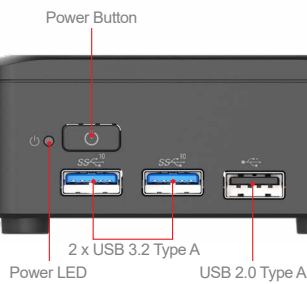

MS-C918

Palm-Size Pocket PC with Intel® Alder Lake-N N100 Processor for Ultra Power Solution

NEW

Features

- Intel® Alder Lake-N N100 Processor
- LPDDR5 4800 MHz up to 4GB
- Dual independent displays: 2 HDMI 2.0 (one port support CEC Power On/Off)
- 1 GbE LAN with RJ-45
- eMMC 128G storage
- 2 USB 10Gbps Type-A, 1 USB 2.0
- fTPM 2.0
- Palm-Sized for easy handling and easily concealed behind monitor
- SD Slot for external storage (Max. 2TB)
- WiFi 6E & BT 5.2 inside

Specifications

System Processor	CPU	Intel® Mobile Alder Lake-N N100 Processor, 6W	
	Frequency	0.8 GHz~3.4 GHz	
	L2 Cache	6MB	
	CPU Type	BGA	
	Chipset	Integrated in SoC Process	
	BIOS	AMI	
Memory	Technology	Single-channel LPDDR5 4800 MHz	
	Max. Capacity	Up to 4GB	
	Socket	NA	
Graphic	Controller	Intel® UHD Graphics	
	Graphic Memory	Depends on CPU	
	Multiple Display	2 independent displays	
	Display Interface	HDMI 2.0b up to 4096 x 2160 @60Hz	
Ethernet	Controller	1 x Realtek® RTL8111H-CG	
Audio	Controller	N/A	
H/W Monitor	Watchdog Timer	256-level Watchdog Timer	
	Smart Fan	N/A	
TPM	Controller	N/A	
Expansion Slot	M.2	N/A	
Storage	SATA	N/A	
	RJ-45	1	
	Audio	N/A	
	USB	1 x USB 2.0	
		2 x USB 10Gbps	
	Serial	N/A	
	GPIO	N/A	
	HDMI	2	
	DisplayPort	N/A	
	Antenna	N/A	
Power Supply	DC Input	DC-in 19V	
	AC Input	N/A	
Environment	Operating Temperature	0~40 °C	
	Operating Humidity	10 ~ 90%, non-condensing	
	Storage Temperature	0 ~ 60°C	
	Storage Humidity	10 ~ 90%, non-condensing	
	Vibration	Operating: 0.25 Grms, 5-300Hz, 3axes	
Physical Characteristics	Shock	Operating: 3 G, half sine 11 ms duration	
	Dimensions (WxDxH)	80 x 80 x 36 mm 80 x 80 x 40.7 mm (with Rubber Foot)	
	Weight	0.29 kg	
	Mounting	VESA mount	
Certification	EMC	CE, FCC Class B, CCC, UL, PSE(apapter), VCCI	
	Safety	CB, UL & CUL, BSMI	
Software Platform	OS Support	Windows 11 IoT Enterprise (64-bit, 22H2, Pre-scan) * SD Slot	