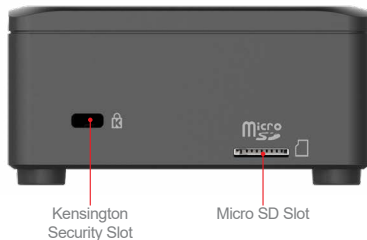

MS-C918

Palm-Size Pocket PC with Intel® Alder Lake-N N100 Processor for Ultra Power Solution

NEW

Features

- Intel® Alder Lake-N N100 Processor
- LPDDR5 4800 MHz up to 4GB
- Dual independent displays: 2 HDMI 2.0 (one port support CEC Power On/Off)
- 1 GbE LAN with RJ-45
- eMMC 128G storage
- 2 USB 10Gbps Type-A, 1 USB 2.0
- fTPM 2.0
- Palm-Sized for easy handling and easily concealed behind monitor
- SD Slot for external storage (Max. 2TB)
- WiFi 6E & BT 5.2 inside

Specifications

System Processor	CPU	Intel® Mobile Alder Lake-N N100 Processor, 6W	
	Frequency	0.8 GHz~3.4 GHz	
	L2 Cache	6MB	
	CPU Type	BGA	
	Chipset	Integrated in SoC Process	
	BIOS	AMI	
Memory	Technology	Single-channel LPDDR5 4800 MHz	
	Max. Capacity	Up to 4GB	
	Socket	NA	
Graphic	Controller	Intel® UHD Graphics	
	Graphic Memory	Depends on CPU	
	Multiple Display	2 independent displays	
	Display Interface	HDMI 2.0b up to 4096 x 2160 @60Hz	
Ethernet	Controller	1 x Realtek® RTL8111H-CG	
Audio	Controller	N/A	
H/W Monitor	Watchdog Timer	256-level Watchdog Timer	
	Smart Fan	N/A	
TPM	Controller	N/A	
Expansion Slot	M.2	N/A	
Storage	SATA	N/A	
	RJ-45	1	
	Audio	N/A	
	USB	1 x USB 2.0	
		2 x USB 10Gbps	
	Serial	N/A	
	GPIO	N/A	
	HDMI	2	
	DisplayPort	N/A	
	Antenna	N/A	
Power Supply	DC Input	DC-in 19V	
	AC Input	N/A	
Environment	Operating Temperature	0~40 °C	
	Operating Humidity	10 ~ 90%, non-condensing	
	Storage Temperature	0 ~ 60°C	
	Storage Humidity	10 ~ 90%, non-condensing	
	Vibration	Operating: 0.25 Grms, 5-300Hz, 3axes	
Physical Characteristics	Shock	Operating: 3 G, half sine 11 ms duration	
	Dimensions (WxDxH)	80 x 80 x 36 mm 80 x 80 x 40.7 mm (with Rubber Foot)	
	Weight	0.29 kg	
	Mounting	VESA mount	
Certification	EMC	CE, FCC Class B, CCC, UL, PSE(apapter), VCCI	
	Safety	CB, UL & CUL, BSMI	
Software Platform	OS Support	Windows 11 IoT Enterprise (64-bit, 22H2, Pre-scan) * SD Slot	